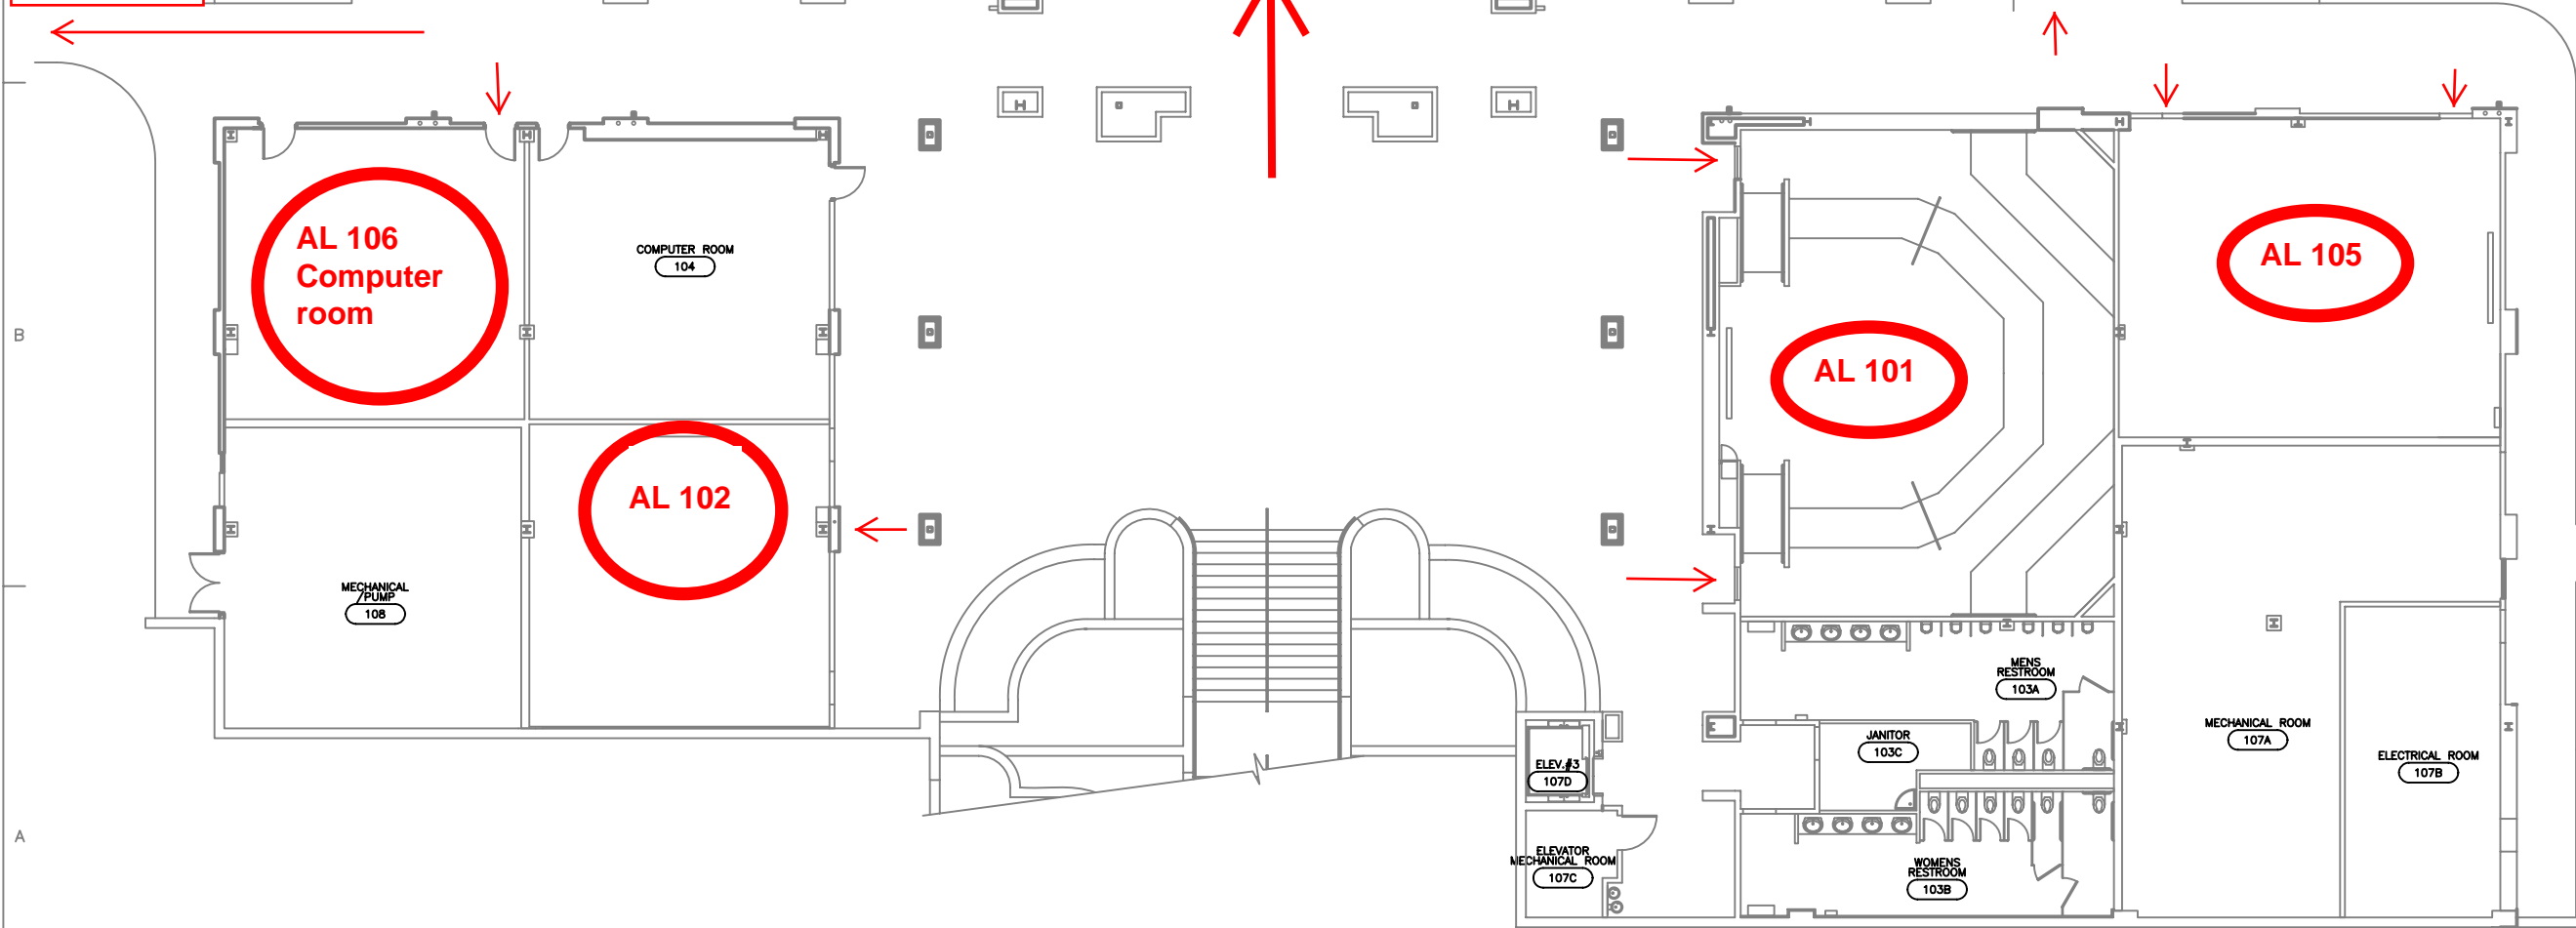

Pacific ocean
about 20 miles
West & sunset
from 6th floor
balcony

each floor has restrooms -- elevators are
to the left upon entry

balcony
with a view

Parking lot 8

Floor 1

Arts and Letters Building
San Diego State University
San Diego, California

FLOOR PLANS

PROJECT NUMBER:	000
ISSUED:	08.09.06
DRAWN BY:	---
CHECKED BY:	---
FILENAME:	.DWG
REVISION DATE:	00.00.00

Floor 1